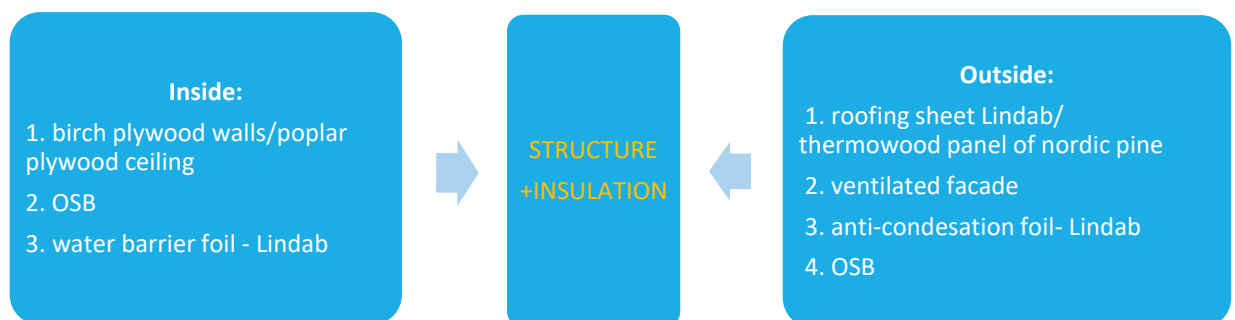

2. Structure + insulation

Structure: wood beams 10x8 cm

wood beams 10 x 4 cm

fixing with screws, metal connectors, wooden dowels

Wall insulation + roof: rockwool acoustic 10cm

Floor insulation : extruded polystyrene 3 cm + rockwool 6 cm

Roof terrace waterproofing system : Mapelastic bicomponent + sealing tape + floor system based on epoxy resin with pigment

3. Covers :

4. Windows + doors:

Windows PVC by **UNIKAT**
Surface: 10,11 m²
Entrance single door
Galvanized sheet dripper
Sliding bathroom door